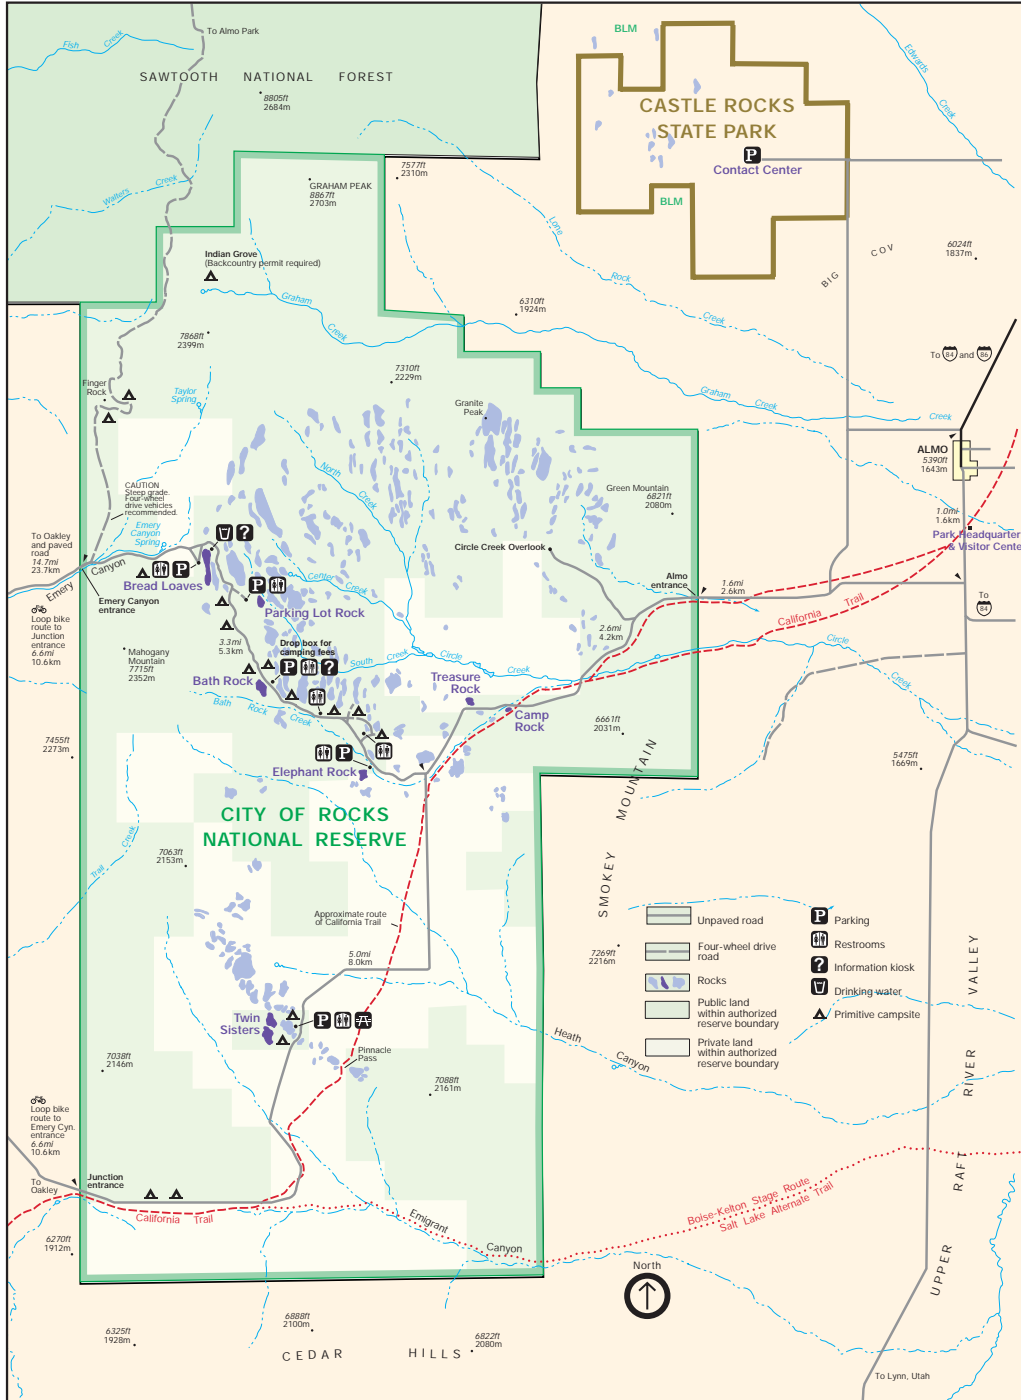

CITY OF ROCKS & CASTLE ROCKS CLIMBING AREAS

Map courtesy of the National Park Service